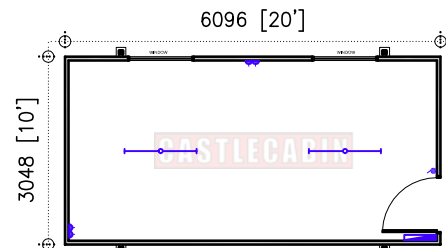

FLOOR PLAN

PRODUCT CODE	
JACKLEGS	
TITLE	
COMPARISON SHEET	
SCALE	REV. 0
N.T.S.	
CASTLECABIN	
www.castlecabin.ie