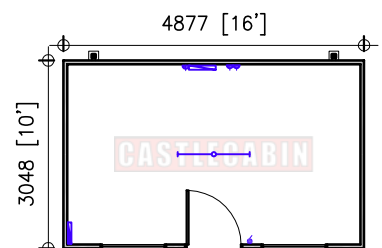

FLOOR PLAN

PRODUCT CODE	
JACKLEGS	
TITLE	
COMPARISON SHEET	
SCALE	REV. 0
N.T.S.	
CASTLECABIN	
www.castlecabin.ie