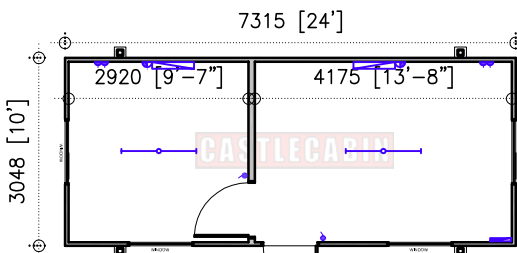

FLOOR PLAN

PRODUCT CODE	
JACKLEGS	
TITLE	
COMPARISON SHEET	
SCALE	REV. 0
N.T.S.	
CASTLECABIN	
www.castlecabin.ie