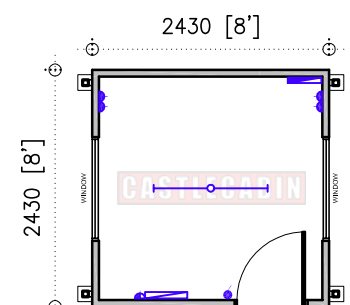

FLOOR PLAN

PRODUCT CODE	
JACKLEGS	
TITLE	
COMPARISON SHEET	
SCALE	REV. 0
N.T.S.	
CASTLECABIN	
www.castlecabin.ie