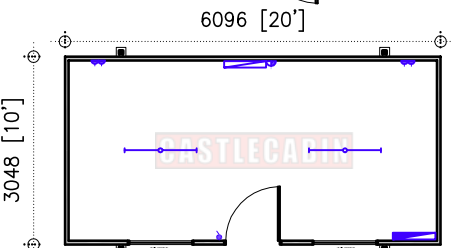

FLOOR PLAN

PRODUCT CODE	
JACKLEGS	
TITLE	
COMPARISON SHEET	
SCALE	REV. 0
N.T.S.	
CASTLECABIN	
www.castlecabin.ie