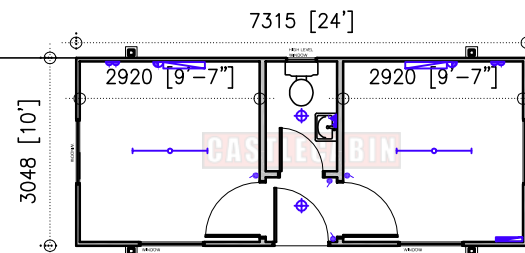

FLOOR PLAN

PRODUCT CODE	
JACKLEGS	
TITLE	
COMPARISON SHEET	
SCALE	REV. 0
N.T.S.	
CASTLECABIN	
www.castlecabin.ie