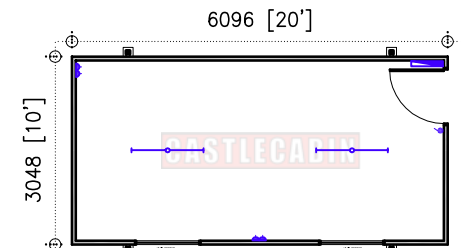

FLOOR PLAN

PRODUCT CODE	
JACKLEGS	
TITLE	
COMPARISON SHEET	
SCALE	REV. 0
N.T.S.	
CASTLECABIN	
www.castlecabin.ie