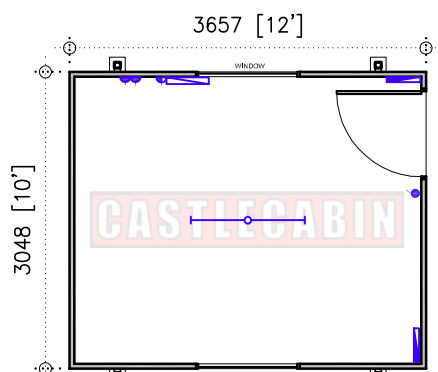

FLOOR PLAN

PRODUCT CODE	
JACKLEGS	
TITLE	
COMPARISON SHEET	
SCALE	REV. 0
N.T.S.	
CASTLECABIN	
www.castlecabin.ie