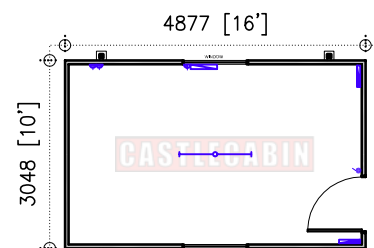

FLOOR PLAN

PRODUCT CODE	
JACKLEGS	
TITLE	
COMPARISON SHEET	
SCALE	REV. 0
N.T.S.	
CASTLECABIN	
www.castlecabin.ie