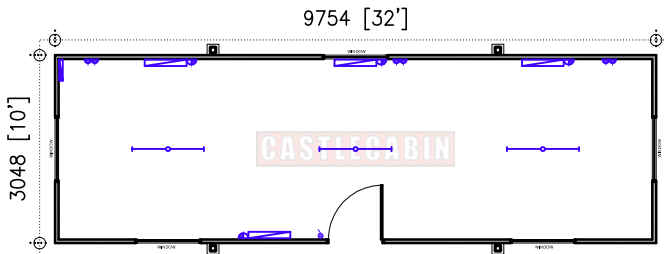

FLOOR PLAN

PRODUCT CODE	
JACKLEGS	
TITLE	
COMPARISON SHEET	
SCALE	REV. 0
N.T.S.	
CASTLECABIN	
www.castlecabin.ie